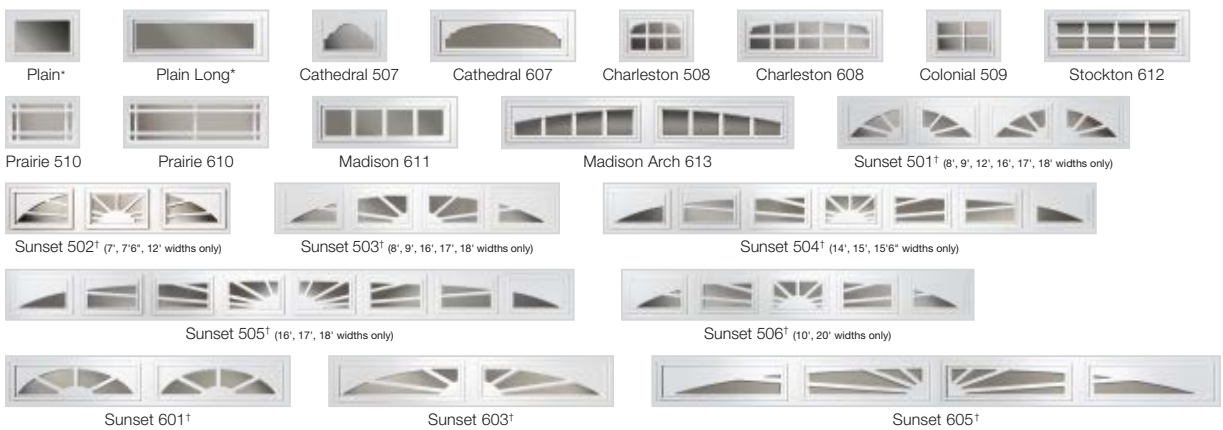

DECORATIVE INSERT SERIES WINDOWS

UV-protected cellular plastic insert designs snap into either the inside or outside of the window frame for easy cleaning or to change designs. Windows are offered in single strength, double strength, acrylic, obscure or insulated glass.

Available on These Models

9201 T42F
9131 T41F
4301 T51F
4051 T40F

ARCHITECTURAL SERIES WINDOWS

These windows are from Clopay's Architectural Series, featuring a larger viewing area and available on select models and heights.

Available on These Models

9202 4302
9201 4301
9205 4305
9132 4132
9131