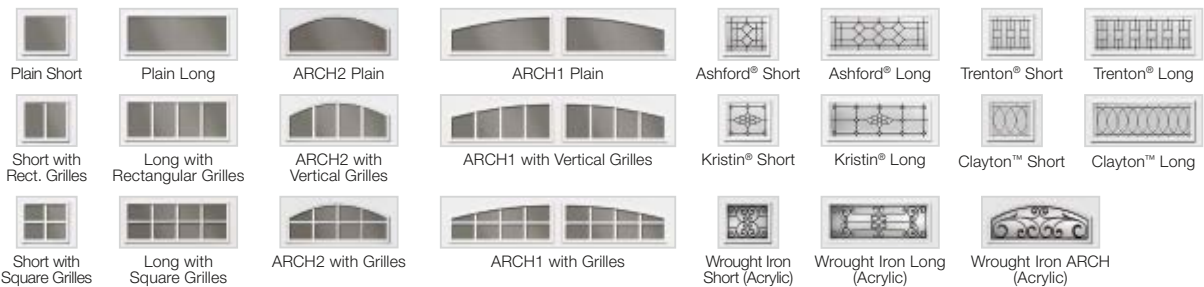

## DECORATIVE INSERT SERIES WINDOWS

UV-protected cellular plastic insert designs snap into either the inside or outside of the window frame for easy cleaning or to change designs. Windows are offered in single strength, double strength, acrylic, obscure or insulated glass.

Available on These Models

9201 T42F  
9131 T41F  
4301 T51F  
4051 T40F

## ARCHITECTURAL SERIES WINDOWS

These windows are from Clopay's Architectural Series, featuring a larger viewing area and available on select models and heights.

Available on These Models

9202 4302  
9201 4301  
9205 4305  
9132 4132  
9131