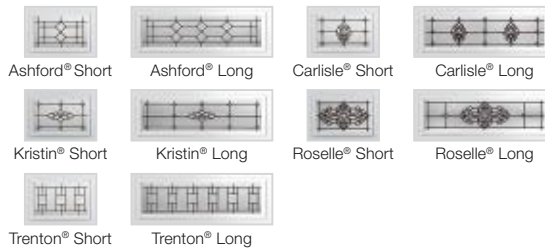

Windows

Inspired by current architectural trends, our windows add natural light to your garage while adding curb appeal to your home. All Clopay window frames are UV-protected and are color matched to our prefinished door colors. Window frames screw in from the inside for easy glass replacement or to change designs.

DECORATIVE WINDOWS

Clopay's decorative windows are created to complement many home styles.

Available on These Models

9201 T42F
9131 T41F
4301 T51F
4051 T40F

Wrought Iron Series (Acrylic)

Leaded Series (Glass)