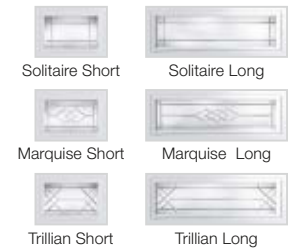

Brilliance Series (Glass)